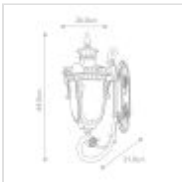

25136

3 Light Large Wall Lantern - Old Bronze

DETAILS	
FAMILY	Philadelphia
SUITABLE LOCATION	Exterior
GUARANTEE	3 Year Anti Corrosion Guarantee
IP RATING	IP44
FINISH	Old Bronze
FITTING HEIGHT	640mm
WIDTH	260mm
PROJECTION/DEPTH	310mm
POWER SOURCE	Mains Voltage
VOLTAGE	220-240v 50hz
MAXIMUM WATTAGE	60W
NUMBER OF LAMPS	3
SOCKET	E14
INTEGRATED LED	No
CLASS	Class I
BUILD MATERIALS	Cast Aluminium, Champagne Tinted Glass
DIMMABLE FITTING	Compatible With Dimmable Lamps
PRODUCT WEIGHT	0.09kg
BOX DIMENSIONS	40 X 30 X 68cm
BOX WEIGHT	0.10 Kg

PRODUCT DETAILS

3 Lt Large Wall Lantern with a Old Bronze finish. Main build materials: Cast Aluminium, Champagne Tinted Glass. Max Wattage: 3 x 60W E14