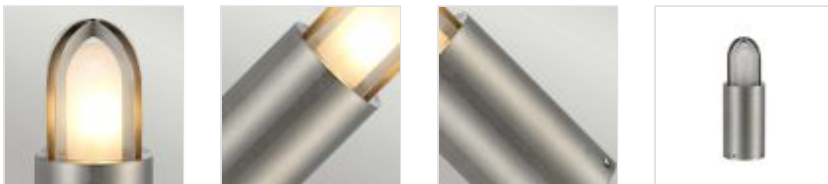

58666

1 Light Mini Bollard - Stainless Steel

| DETAILS | |
|-------------------|------------------------------------|
| FAMILY | Paignton |
| SUITABLE LOCATION | Exterior |
| GUARANTEE | 10 Year |
| IP RATING | IP55 |
| FINISH | Stainless Steel |
| FITTING HEIGHT | 300mm |
| DIAMETER | 102mm |
| WIDTH | 102mm |
| POWER SOURCE | Mains Voltage |
| VOLTAGE | 220-240v 50hz |
| MAXIMUM WATTAGE | 40W |
| NUMBER OF LAMPS | 1 |
| SOCKET | E27 |
| INTEGRATED LED | No |
| CLASS | Class I |
| BUILD MATERIALS | 316 Stainless Steel, Frosted Glass |
| DIMMABLE FITTING | Compatible With Dimmable Lamps |
| PRODUCT WEIGHT | 1.5kg |
| BOX DIMENSIONS | 17 X 37.5 X 17.5cm |
| BOX WEIGHT | 1.95 Kg |

PRODUCT DETAILS

1 It Mini Bollard with a Stainless Steel finish. Main build materials: 316 Stainless Steel, Frosted Glass. Max Wattage: 1 x 40W E27