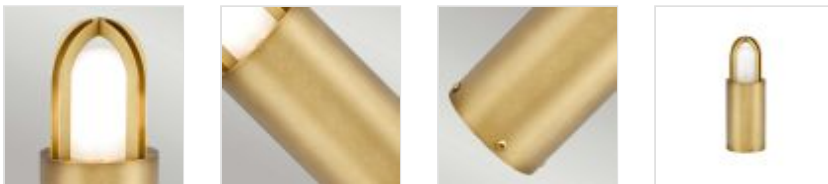

58665

1 Light Mini Bollard - Brushed Brass

DETAILS	
FAMILY	Paignton
SUITABLE LOCATION	Exterior
GUARANTEE	10 Year
IP RATING	IP55
FINISH	Brushed Brass
FITTING HEIGHT	300mm
DIAMETER	102mm
WIDTH	102mm
POWER SOURCE	Mains Voltage
VOLTAGE	220-240v 50hz
MAXIMUM WATTAGE	40W
NUMBER OF LAMPS	1
SOCKET	E27
INTEGRATED LED	No
CLASS	Class I
BUILD MATERIALS	Brass, Frosted Glass
DIMMABLE FITTING	Compatible With Dimmable Lamps
PRODUCT WEIGHT	1.55kg
BOX DIMENSIONS	17 X 37.5 X 17.5cm
BOX WEIGHT	2.10 Kg

## PRODUCT DETAILS

1 It Mini Bollard with a Brushed Brass finish. Main build materials: Brass, Frosted Glass. Max Wattage: 1 x 40W E27