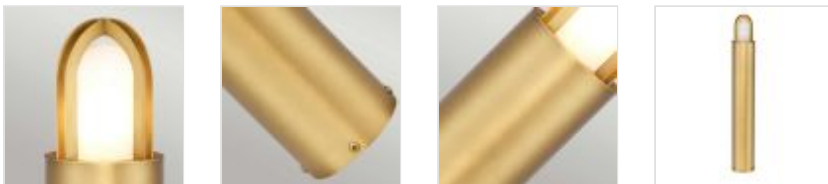

58663

1 Light Bollard - Brushed Brass

DETAILS	
FAMILY	Paignton
SUITABLE LOCATION	Exterior
GUARANTEE	10 Year
IP RATING	IP55
FINISH	Brushed Brass
FITTING HEIGHT	700mm
DIAMETER	102mm
WIDTH	102mm
POWER SOURCE	Mains Voltage
VOLTAGE	220-240v 50hz
MAXIMUM WATTAGE	40W
NUMBER OF LAMPS	1
SOCKET	E27
INTEGRATED LED	No
CLASS	Class I
BUILD MATERIALS	Brass, Frosted Glass
DIMMABLE FITTING	Compatible With Dimmable Lamps
PRODUCT WEIGHT	3kg
BOX DIMENSIONS	17 X 77.5 X 17.5cm
BOX WEIGHT	3.50 Kg

PRODUCT DETAILS

1 It Bollard with a Brushed Brass finish. Main build materials: Brass, Frosted Glass.

Max Wattage: 1 x 40W E27