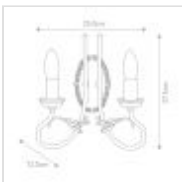

15614

2 Light Wall Light - Ivory / Gold Patina

DETAILS	
FAMILY	Olivia
SUITABLE LOCATION	Interior
GUARANTEE	General 2 Year Guarantee
FINISH	Ivory/Gold Patina
FITTING HEIGHT	275mm
WIDTH	250mm
PROJECTION/DEPTH	125mm
POWER SOURCE	Mains Voltage
VOLTAGE	220-240v 50hz
MAXIMUM WATTAGE	60W
NUMBER OF LAMPS	2
SOCKET	E14
INTEGRATED LED	No
CLASS	Class I
BUILD MATERIALS	Steel
DIMMABLE FITTING	Compatible With Dimmable Lamps
PRODUCT WEIGHT	0.97kg
BOX DIMENSIONS	39 X 18 X 29cm
BOX WEIGHT	1.08 Kg

PRODUCT DETAILS

2 Lt Wall Light with a Ivory/Gold Patina finish. Main build materials: Steel. Max Wattage: 2 x 60W E14