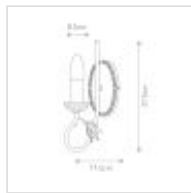

15610

1 Light Wall Light - Ivory / Gold Patina

| DETAILS           |                                |
|-------------------|--------------------------------|
| FAMILY            | Olivia                         |
| SUITABLE LOCATION | Interior                       |
| GUARANTEE         | General 2 Year Guarantee       |
| FINISH            | Ivory/Gold Patina              |
| FITTING HEIGHT    | 270mm                          |
| WIDTH             | 85mm                           |
| PROJECTION/DEPTH  | 175mm                          |
| POWER SOURCE      | Mains Voltage                  |
| VOLTAGE           | 220-240v 50hz                  |
| MAXIMUM WATTAGE   | 60W                            |
| NUMBER OF LAMPS   | 1                              |
| SOCKET            | E14                            |
| INTEGRATED LED    | No                             |
| CLASS             | Class I                        |
| BUILD MATERIALS   | Steel                          |
| DIMMABLE FITTING  | Compatible With Dimmable Lamps |
| PRODUCT WEIGHT    | 0.59kg                         |
| BOX DIMENSIONS    | 30 X 15 X 17cm                 |
| BOX WEIGHT        | 0.66 Kg                        |

## PRODUCT DETAILS

1 Lt Wall Light with a Ivory/Gold Patina finish. Main build materials: Steel. Max Wattage: 1 x 60W E14