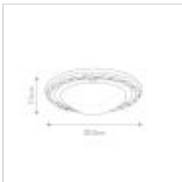

15597

1 Light Flush - Ivory / Gold Patina

DETAILS

| | |
|--------------------------|----------------------------------|
| FAMILY | Olivia |
| SUITABLE LOCATION | Interior |
| GUARANTEE | General 2 Year Guarantee |
| FINISH | Ivory/Gold Patina |
| FITTING HEIGHT | 75mm |
| WIDTH | 300mm |
| POWER SOURCE | Mains Voltage |
| VOLTAGE | 220-240v 50hz |
| MAXIMUM WATTAGE | 60W |
| NUMBER OF LAMPS | 1 |
| SOCKET | E27 |
| INTEGRATED LED | No |
| CLASS | Class I |
| BUILD MATERIALS | Steel, Light Amber Mottled Glass |
| DIMMABLE FITTING | Compatible With Dimmable Lamps |
| PRODUCT WEIGHT | 1.46kg |
| BOX DIMENSIONS | 33 X 12 X 35cm |
| BOX WEIGHT | 1.62 Kg |

PRODUCT DETAILS

1 Lt Flush with a Ivory/Gold Patina finish. Main build materials: Steel, Light Amber Mottled Glass. Max Wattage: 1 x 60W E27