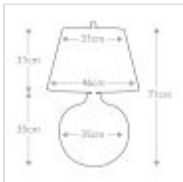

60215

1 Light Table Lamp - Bronze Metallic, Ivory Shade

DETAILS	
FAMILY	Ottoman
SUITABLE LOCATION	Interior
GUARANTEE	General 2 Year Guarantee
FINISH	Bronze Metallic, Ivory Shade.
FITTING HEIGHT	710mm
DIAMETER	460mm
WIDTH	460mm
PROJECTION/DEPTH	460mm
POWER SOURCE	Plug
VOLTAGE	220-240v 50hz
MAXIMUM WATTAGE	60W
NUMBER OF LAMPS	1
SOCKET	E27
INTEGRATED LED	No
CLASS	Class I
BUILD MATERIALS	Porcelain
SHADE MATERIAL	Faux Silk With White Laminate Lining
DIMMABLE FITTING	Compatible With Dimmable Smart Lamps
PRODUCT WEIGHT	4.9kg
BOX DIMENSIONS	42 X 43 X 62cm
BOX WEIGHT	5.44 Kg

PRODUCT DETAILS

1 Lt Table Lamp with a Bronze Metallic, Ivory Shade. finish. Main build materials: Porcelain. Max Wattage: 1 x 60W E27