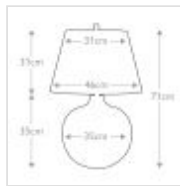

31319

1 Light Table Lamp - Bronze Metallic, Brown Shade

DETAILS	
FAMILY	Ottoman
SUITABLE LOCATION	Interior
GUARANTEE	General 2 Year Guarantee
FINISH	Bronze Metallic, Brown Shade.
FITTING HEIGHT	710mm
DIAMETER	460mm
WIDTH	460mm
POWER SOURCE	Plug
VOLTAGE	220-240v 50hz
MAXIMUM WATTAGE	60W
NUMBER OF LAMPS	1
SOCKET	E27
INTEGRATED LED	No
CLASS	Class I
BUILD MATERIALS	Porcelain
SHADE MATERIAL	Faux Silk With Gold Card Lining
DIMMABLE FITTING	Compatible With Dimmable Smart Lamps
PRODUCT WEIGHT	4.9kg
BOX DIMENSIONS	42 X 43 X 62cm
BOX WEIGHT	5.44 Kg

PRODUCT DETAILS

1 Lt Table Lamp with a Bronze Metallic, Brown Shade. finish. Main build materials: Porcelain. Max Wattage: 1 x 60W E27