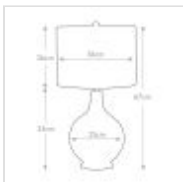

58662

1 Light Table Lamp - Polished Nickel With White Shade

DETAILS	
FAMILY	Orb
SUITABLE LOCATION	Interior
GUARANTEE	General 2 Year Guarantee
FINISH	Polished Nickel With White Shade
FITTING HEIGHT	670mm
DIAMETER	360mm
WIDTH	360mm
POWER SOURCE	Plug
VOLTAGE	220-240v 50hz
MAXIMUM WATTAGE	60W
NUMBER OF LAMPS	1
SOCKET	E27
INTEGRATED LED	No
CLASS	Class I
BUILD MATERIALS	Steel, Faux Linen, Glass
SHADE MATERIAL	Faux Linen
DIMMABLE FITTING	Compatible With Dimmable Lamps
PRODUCT WEIGHT	2.38kg
BOX DIMENSIONS	31 X 31 X 62cm
BOX WEIGHT	2.64 Kg

PRODUCT DETAILS

1 Lt Table Lamp (Complete with White Shade) with a Polished Nickel with White Shade finish. Main build materials: Steel, Faux Linen, Glass. Max Wattage: 1 x 60W E27