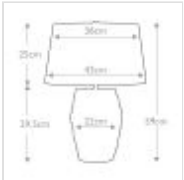

31302

1 Light Table Lamp - Blue Glaze

| DETAILS | |
|-------------------|---|
| FAMILY | Neptune |
| SUITABLE LOCATION | Interior |
| GUARANTEE | General 2 Year Guarantee |
| FINISH | Blue Glaze |
| FITTING HEIGHT | 590mm |
| DIAMETER | 430mm |
| WIDTH | 430mm |
| POWER SOURCE | Plug |
| VOLTAGE | 220-240v 50hz |
| MAXIMUM WATTAGE | 60W |
| NUMBER OF LAMPS | 1 |
| SOCKET | E27 |
| INTEGRATED LED | No |
| CLASS | Class I |
| BUILD MATERIALS | Porcelain |
| SHADE MATERIAL | Sheer Fabric With Silver Metallic Card Lining |
| DIMMABLE FITTING | Compatible With Dimmable Lamps |
| PRODUCT WEIGHT | 3.6kg |
| BOX DIMENSIONS | 30 X 30 X 55cm |
| BOX WEIGHT | 4.00 Kg |

PRODUCT DETAILS

1 Lt Table Lamp with a Blue Glaze finish. Main build materials: Porcelain. Max Wattage: 1 x 60W E27