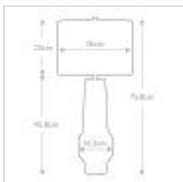

30428

1 Light Table Lamp - Red

DETAILS	
FAMILY	Muswell
SUITABLE LOCATION	Interior
GUARANTEE	General 2 Year Guarantee
FINISH	Red
FITTING HEIGHT	758mm
DIAMETER	360mm
POWER SOURCE	Plug
VOLTAGE	220-240v 50hz
MAXIMUM WATTAGE	60W
NUMBER OF LAMPS	1
SOCKET	E27
INTEGRATED LED	No
CLASS	Class I
BUILD MATERIALS	Ceramic
DIMMABLE FITTING	Compatible With Dimmable Smart Lamps
PRODUCT WEIGHT	2.28kg
BOX DIMENSIONS	38 X 38 X 75cm
BOX WEIGHT	4.55 Kg

PRODUCT DETAILS

1 Lt Table Lamp with a Red finish. Main build materials: Ceramic. Max Wattage: 1 x 60W E27