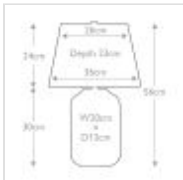

31399

1 Light Table Lamp - Turquoise

DETAILS	
FAMILY	Muse
SUITABLE LOCATION	Interior
GUARANTEE	General 2 Year Guarantee
FINISH	Turquoise
FITTING HEIGHT	560mm
WIDTH	360mm
PROJECTION/DEPTH	230mm
POWER SOURCE	Plug
VOLTAGE	220-240v 50hz
MAXIMUM WATTAGE	60W
NUMBER OF LAMPS	1
SOCKET	E27
INTEGRATED LED	No
CLASS	Class I
BUILD MATERIALS	Porcelain
DIMMABLE FITTING	Compatible With Dimmable Smart Lamps
PRODUCT WEIGHT	1.8kg
BOX DIMENSIONS	41 X 30 X 19cm
BOX WEIGHT	2.00 Kg