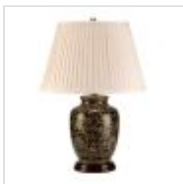

31349

1 Light Small Table Lamp - Black, Cream And Gold Leaf

DETAILS	
FAMILY	Morris
SUITABLE LOCATION	Interior
GUARANTEE	General 2 Year Guarantee
FINISH	Black, Cream And Gold Leaf
FITTING HEIGHT	590mm
DIAMETER	410mm
WIDTH	410mm
POWER SOURCE	Plug
VOLTAGE	220-240v 50hz
MAXIMUM WATTAGE	60W
NUMBER OF LAMPS	1
SOCKET	E27
INTEGRATED LED	No
CLASS	Class I
BUILD MATERIALS	Porcelain
SHADE MATERIAL	Polycotton Knife Pleat
DIMMABLE FITTING	Compatible With Dimmable Smart Lamps
PRODUCT WEIGHT	3.33kg
BOX DIMENSIONS	43 X 43 X 60cm
BOX WEIGHT	3.70 Kg

PRODUCT DETAILS

1 Lt Small Table Lamp with a Black, Cream And Gold Leaf finish. Main build materials: Porcelain. Max Wattage: 1 x 60W E27