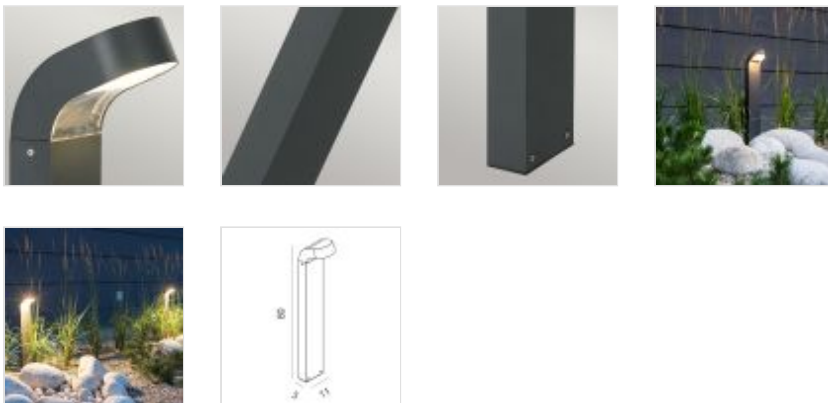

27472

LED Bollard - Graphite

DETAILS	
FAMILY	Molde
SUITABLE LOCATION	Exterior
GUARANTEE	5 Year Warranty Against Severe Corrosion
IP RATING	IP54
FINISH	Graphite
FITTING HEIGHT	800mm
WIDTH	110mm
POWER SOURCE	Mains Voltage
VOLTAGE	220-240v 50hz
MAXIMUM WATTAGE	8W
NUMBER OF LAMPS	1
SOCKET	Integrated LED
INTEGRATED LED	No
LED LUMENS	386Lm
LED COLOUR TEMP	3000k
CLASS	Class I
BUILD MATERIALS	Powder Coated Die-Cast Aluminium, Polycarbonate
HOURS	50000
DIMMABLE FITTING	Not Dimmable
PRODUCT WEIGHT	2.01kg
BOX DIMENSIONS	16 X 11 X 80cm
BOX WEIGHT	2.39 Kg

## PRODUCT DETAILS

LED Bollard with a Graphite finish. Main build materials: Powder Coated Die-Cast Aluminium, Polycarbonate. Max Wattage: 1 x 8W Integrated LED