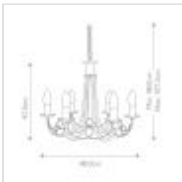

15474

6 Light Chandelier - Black / Gold Patina

DETAILS	
FAMILY	Minster
SUITABLE LOCATION	Interior
GUARANTEE	General 2 Year Guarantee
FINISH	Black/ Gold Patina
FITTING HEIGHT	420mm
DIAMETER	480mm
WIDTH	480mm
MINIMUM DROP	440mm
MAXIMUM DROP	1075mm
POWER SOURCE	Mains Voltage
VOLTAGE	220-240v 50hz
MAXIMUM WATTAGE	60W
NUMBER OF LAMPS	6
SOCKET	E14
INTEGRATED LED	No
CLASS	Class I
BUILD MATERIALS	Steel
DIMMABLE FITTING	Compatible With Dimmable Lamps
PRODUCT WEIGHT	3.17kg
BOX DIMENSIONS	50 X 50 X 49cm
BOX WEIGHT	3.52 Kg

## PRODUCT DETAILS

6 Lt Chandelier with a Black/ Gold Patina finish. Main build materials: Steel. Max Wattage: 6 x 60W E14