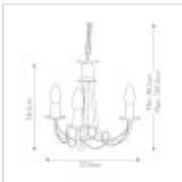

15468

3 Light Chandelier - Black / Gold Patina

DETAILS

FAMILY	Minster
SUITABLE LOCATION	Interior
GUARANTEE	General 2 Year Guarantee
FINISH	Black/ Gold Patina
FITTING HEIGHT	345mm
DIAMETER	370mm
WIDTH	370mm
MINIMUM DROP	405mm
MAXIMUM DROP	1010mm
POWER SOURCE	Mains Voltage
VOLTAGE	220-240v 50hz
MAXIMUM WATTAGE	60W
NUMBER OF LAMPS	3
SOCKET	E14
INTEGRATED LED	No
CLASS	Class I
BUILD MATERIALS	Steel
DIMMABLE FITTING	Compatible With Dimmable Lamps
PRODUCT WEIGHT	1.4kg
BOX DIMENSIONS	34 X 31 X 34cm
BOX WEIGHT	1.56 Kg

PRODUCT DETAILS

3 Lt Chandelier with a Black/ Gold Patina finish. Main build materials: Steel. Max Wattage: 3 x 60W E14