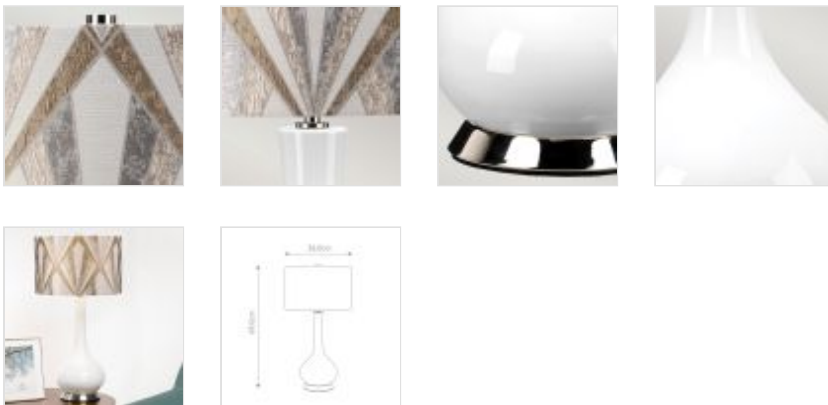

60214

1 Light Table Lamp - Polished Nickel, White, Silver

DETAILS	
FAMILY	MILO
SUITABLE LOCATION	Interior
GUARANTEE	General 2 Year Guarantee
FINISH	Polished Nickel, White, Silver
FITTING HEIGHT	690mm
DIAMETER	360mm
WIDTH	360mm
POWER SOURCE	Plug
VOLTAGE	220-240v 50hz
MAXIMUM WATTAGE	60W
NUMBER OF LAMPS	1
SOCKET	E27
INTEGRATED LED	No
CLASS	Class I
BUILD MATERIALS	Ceramic And Steel Base. Fabric Shade
SHADE MATERIAL	Fabric With Laminate Lining
DIMMABLE FITTING	Compatible With Dimmable Smart Lamps
PRODUCT WEIGHT	5.1kg
BOX DIMENSIONS	44 X 45 X 80cm
BOX WEIGHT	6.85 Kg

PRODUCT DETAILS

1 Lt Table Lamp with a Polished Nickel, White, Silver finish. Main build materials: Ceramic and steel base. Fabric shade. Max Wattage: 1 x 60W E27