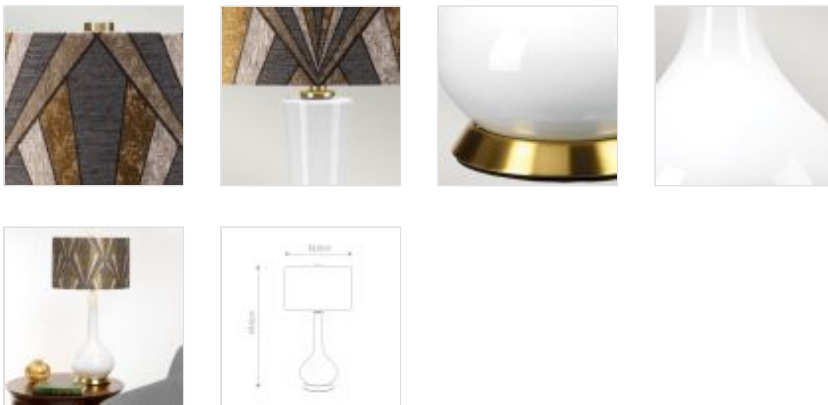

60210

1 Light Table Lamp - Aged Brass, White, Grey, Brass

DETAILS	
FAMILY	MILO
SUITABLE LOCATION	Interior
GUARANTEE	General 2 Year Guarantee
FINISH	Aged Brass, White, Grey, Brass
FITTING HEIGHT	690mm
DIAMETER	360mm
WIDTH	360mm
POWER SOURCE	Plug
VOLTAGE	220-240v 50hz
MAXIMUM WATTAGE	60W
NUMBER OF LAMPS	1
SOCKET	E27
INTEGRATED LED	No
CLASS	Class I
BUILD MATERIALS	Ceramic And Steel Base. Fabric Shade
SHADE MATERIAL	Fabric With Laminate Lining
DIMMABLE FITTING	Compatible With Dimmable Smart Lamps
PRODUCT WEIGHT	5.1kg
BOX DIMENSIONS	44 X 45 X 80cm
BOX WEIGHT	6.85 Kg

## PRODUCT DETAILS

1 Lt Table Lamp with a Aged Brass, White, Grey, Brass finish. Main build materials: Ceramic and steel base. Fabric shade. Max Wattage: 1 x 60W E27