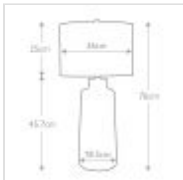

30427

1 Light Table Lamp - Light Brown & Matt Graphite

Graphite

DETAILS	
FAMILY	Maryland
SUITABLE LOCATION	Interior
GUARANTEE	General 2 Year Guarantee
FINISH	Light Brown & Matt Graphite
FITTING HEIGHT	760mm
DIAMETER	360mm
POWER SOURCE	Plug
VOLTAGE	220-240v 50hz
MAXIMUM WATTAGE	60W
NUMBER OF LAMPS	1
SOCKET	E27
INTEGRATED LED	No
CLASS	Class I
BUILD MATERIALS	Ceramic
DIMMABLE FITTING	Compatible With Dimmable Smart Lamps
PRODUCT WEIGHT	1.8kg
BOX DIMENSIONS	76 X 37 X 38cm
BOX WEIGHT	2.00 Kg

PRODUCT DETAILS

1 Lt Table Lamp with a Light Brown & Matt Graphite finish. Main build materials: Ceramic. Max Wattage: 1 x 60W E27