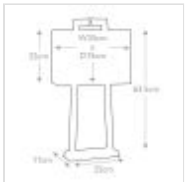

30426

1 Light Table Lamp - Polished Nickel

DETAILS	
FAMILY	Magro
SUITABLE LOCATION	Interior
GUARANTEE	General 2 Year Guarantee
FINISH	Polished Nickel
FITTING HEIGHT	653mm
WIDTH	350mm
PROJECTION/DEPTH	150mm
POWER SOURCE	Plug
VOLTAGE	220-240v 50hz
MAXIMUM WATTAGE	60W
NUMBER OF LAMPS	1
SOCKET	E27
INTEGRATED LED	No
CLASS	Class I
BUILD MATERIALS	Steel
SHADE MATERIAL	Polycotton With A Dark Grey Trim
DIMMABLE FITTING	Compatible With Dimmable Lamps
PRODUCT WEIGHT	4.15kg
BOX DIMENSIONS	40 X 20 X 72cm
BOX WEIGHT	4.61 Kg

PRODUCT DETAILS

1 Lt Table Lamp with a Polished Nickel finish. Main build materials: Steel. Max Wattage: 1 x 60W E27