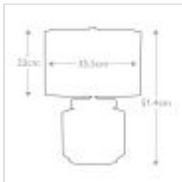

52467

1 Light Table Lamp - Metalwork Aged Brass -
Glassware Smoke - Wood Dark Stained

DETAILS	
FAMILY	Luga
SUITABLE LOCATION	Interior
GUARANTEE	General 2 Year Guarantee
FINISH	Metalwork Aged Brass - Glassware Smoke - Wood Dark Stained
FITTING HEIGHT	514mm
DIAMETER	355mm
WIDTH	355mm
POWER SOURCE	Plug
VOLTAGE	220-240v 50hz
MAXIMUM WATTAGE	60W
NUMBER OF LAMPS	1
SOCKET	E27
INTEGRATED LED	No
CLASS	Class I
BUILD MATERIALS	Glass + Wood + Steel
SHADE MATERIAL	Polycotton
DIMMABLE FITTING	Compatible With Dimmable Lamps
PRODUCT WEIGHT	4.1kg
BOX DIMENSIONS	38 X 38 X 34cm
BOX WEIGHT	4.55 Kg