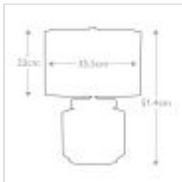

52466

1 Light Table Lamp - Metalwork Polished Nickel
- Glassware Clear / Natural - Wood Light

DETAILS	
FAMILY	Luga
SUITABLE LOCATION	Interior
GUARANTEE	General 2 Year Guarantee
FINISH	Metalwork Polished Nickel - Glassware Clear/Natural - Wood Light
FITTING HEIGHT	514mm
DIAMETER	355mm
WIDTH	355mm
POWER SOURCE	Plug
VOLTAGE	220-240v 50hz
MAXIMUM WATTAGE	60W
NUMBER OF LAMPS	1
SOCKET	E27
INTEGRATED LED	No
CLASS	Class I
BUILD MATERIALS	Glass + Wood + Steel
SHADE MATERIAL	Polycotton
DIMMABLE FITTING	Compatible With Dimmable Lamps
PRODUCT WEIGHT	4.1kg
BOX DIMENSIONS	38 X 38 X 34cm
BOX WEIGHT	4.55 Kg

PRODUCT DETAILS

1 Lt Table Lamp with a Metalwork Polished Nickel - Glassware Clear/Natural - Wood Light finish. Main build materials: Glass + Wood + Steel. Max Wattage: 1 x 60W E27