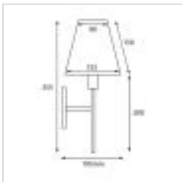

50959

1 Light Wall Light - Brushed Nickel, Grey Shade

DETAILS	
FAMILY	Lucerne
SUITABLE LOCATION	Interior
GUARANTEE	General 2 Year Guarantee
FINISH	Brushed Nickel, Grey Shade
FITTING HEIGHT	355mm
WIDTH	155mm
PROJECTION/DEPTH	195mm
POWER SOURCE	Mains Voltage
VOLTAGE	220-240v 50hz
MAXIMUM WATTAGE	25W
NUMBER OF LAMPS	1
SOCKET	E14
INTEGRATED LED	No
CLASS	Class I
BUILD MATERIALS	Steel
DIMMABLE FITTING	Compatible With Dimmable Lamps
PRODUCT WEIGHT	0.65kg
BOX DIMENSIONS	27 X 27 X 42cm
BOX WEIGHT	0.72 Kg

PRODUCT DETAILS

1 Lt Wall Light with a Brushed Nickel, Grey Shade finish. Main build materials: Steel.

Max Wattage: 1 x 25W E14