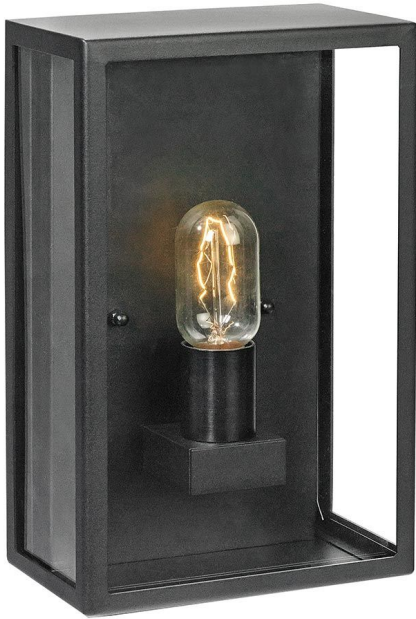

52756

1 Light Half Wall Light - Black

DETAILS

FAMILY	Lofoten
SUITABLE LOCATION	Exterior
GUARANTEE	3 Year Warranty Against Severe Corrosion
IP RATING	IP44
FINISH	Black
FITTING HEIGHT	300mm
WIDTH	190mm
PROJECTION/DEPTH	110mm
POWER SOURCE	Mains Voltage
VOLTAGE	220-240v 50hz
MAXIMUM WATTAGE	60W
NUMBER OF LAMPS	1
SOCKET	E27
INTEGRATED LED	No
CLASS	Class II
BUILD MATERIALS	Electro Galvanised Steel With Powder Coating, Safety Glass
DIMMABLE FITTING	Compatible With Dimmable Lamps
PRODUCT WEIGHT	3kg
BOX DIMENSIONS	22 X 13 X 32cm
BOX WEIGHT	3.39 Kg

PRODUCT DETAILS

1 Lt Half Wall Light with a Textured Black finish. Main build materials: Electro Galvanised Steel with Powder Coating, Safety Glass. Max Wattage: 1 x 60W E27