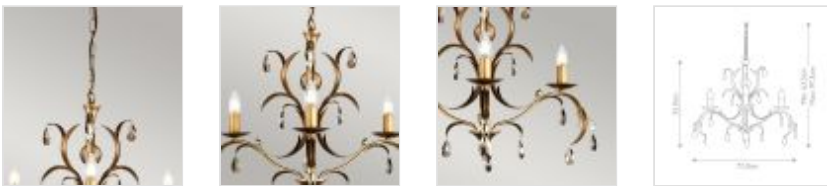

15056

3 Light Chandelier - Bronze Gold Patina

DETAILS	
FAMILY	Lily
SUITABLE LOCATION	Interior
GUARANTEE	General 2 Year Guarantee
FINISH	Bronze Gold Patina
FITTING HEIGHT	550mm
DIAMETER	720mm
WIDTH	720mm
MINIMUM DROP	635mm
MAXIMUM DROP	975mm
POWER SOURCE	Mains Voltage
VOLTAGE	220-240v 50hz
MAXIMUM WATTAGE	60W
NUMBER OF LAMPS	3
SOCKET	E14
INTEGRATED LED	No
CLASS	Class I
BUILD MATERIALS	Steel, K9 Cut Smoked Glass
DIMMABLE FITTING	Compatible With Dimmable Lamps
PRODUCT WEIGHT	4.97kg
BOX DIMENSIONS	68 X 69 X 55cm
BOX WEIGHT	5.52 Kg

PRODUCT DETAILS

3 Lt Chandelier with a Bronze Gold Patina finish. Main build materials: Steel, K9 Cut Smoked Glass. Max Wattage: 3 x 60W E14