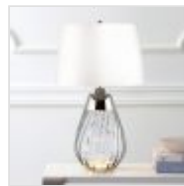

58376

2 Light Small Smoke Table Lamp With Off-White Shade - Smoke-Tinted Glass / Off-White Shade

DETAILS	
FAMILY	Lena - Smoke
SUITABLE LOCATION	Interior
GUARANTEE	General 2 Year Guarantee
FINISH	Smoke-Tinted Glass / Off-White Shade
FITTING HEIGHT	605mm
DIAMETER	350mm
WIDTH	350mm
POWER SOURCE	Plug
VOLTAGE	220-240v 50hz
MAXIMUM WATTAGE	60W
NUMBER OF LAMPS	1
SOCKET	E27
INTEGRATED LED	No
LED LUMENS	620Lm
LED COLOUR TEMP	3000k
CLASS	Class I
BUILD MATERIALS	Glass, Smooth Satin, Steel
SHADE MATERIAL	Satin Smooth Fabric With Matt Silver Laminate Lining
HOURS	25000
DIMMABLE FITTING	Compatible With Dimmable Smart Lamps
PRODUCT WEIGHT	3.78kg
BOX DIMENSIONS	39 X 39 X 59cm
BOX WEIGHT	4.20 Kg

## PRODUCT DETAILS

2 Lt Small Table Lamp with a Smoke-tinted Glass / Off-White Shade finish. Main build materials: Glass, Smooth Satin, Metal. Max Wattage: 1 x 60W E27