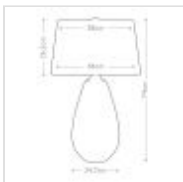

58373

2 Light Large Smoke Table Lamp With Off-White Shade - Smoke-Tinted Glass / Off-White Shade

DETAILS	
FAMILY	Lena - Smoke
SUITABLE LOCATION	Interior
GUARANTEE	General 2 Year Guarantee
FINISH	Smoke-Tinted Glass / Off-White Shade
FITTING HEIGHT	740mm
DIAMETER	460mm
WIDTH	460mm
POWER SOURCE	Plug
VOLTAGE	220-240v 50hz
MAXIMUM WATTAGE	60W
NUMBER OF LAMPS	1
SOCKET	E27
INTEGRATED LED	No
LED LUMENS	620Lm
LED COLOUR TEMP	3000k
CLASS	Class I
BUILD MATERIALS	Glass, Smooth Satin, Steel
SHADE MATERIAL	Satin Smooth Fabric With Matt Silver Laminate Lining
HOURS	25000
DIMMABLE FITTING	Compatible With Dimmable Smart Lamps
PRODUCT WEIGHT	5.49kg
BOX DIMENSIONS	49 X 49 X 73cm
BOX WEIGHT	6.10 Kg

## PRODUCT DETAILS

2 Lt Large Table Lamp with a Smoke-tinted Glass / Off-White Shade finish. Main build materials: Glass, Smooth Satin, Metal. Max Wattage: 1 x 60W E27