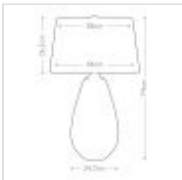

58148

2 Lt Large Smoke Table Lamp - Smoke-Tinted Glass / Slate Shade

DETAILS	
FAMILY	Lena - Smoke
SUITABLE LOCATION	Interior
GUARANTEE	General 2 Year Guarantee
FINISH	Smoke-Tinted Glass / Slate Shade
FITTING HEIGHT	740mm
DIAMETER	460mm
WIDTH	460mm
POWER SOURCE	Plug
VOLTAGE	220-240v 50hz
MAXIMUM WATTAGE	60W
NUMBER OF LAMPS	1
SOCKET	E27
INTEGRATED LED	No
LED LUMENS	620Lm
LED COLOUR TEMP	3000k
CLASS	Class I
BUILD MATERIALS	Glass, Smooth Satin, Steel
SHADE MATERIAL	Satin Smooth Fabric With Matt Silver Laminate Lining
HOURS	25000
DIMMABLE FITTING	Compatible With Dimmable Smart Lamps
PRODUCT WEIGHT	5.49kg
BOX DIMENSIONS	49 X 49 X 73cm
BOX WEIGHT	6.10 Kg

PRODUCT DETAILS

2 Lt Large Smoke Table Lamp with a Smoke-tinted Glass / Slate Shade finish. Main build materials: Glass, Smooth Satin, Metal. Max Wattage: 1 x 60W E27