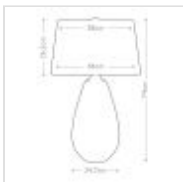

58372

2 Light Large Plum Table Lamp With Off-White Shade - Plum-Tinted Glass / Off-White Shade

DETAILS	
FAMILY	Lena - Plum
SUITABLE LOCATION	Interior
GUARANTEE	General 2 Year Guarantee
FINISH	Plum-Tinted Glass / Off-White Shade
FITTING HEIGHT	740mm
DIAMETER	460mm
WIDTH	460mm
POWER SOURCE	Plug
VOLTAGE	220-240v 50hz
MAXIMUM WATTAGE	60W
NUMBER OF LAMPS	1
SOCKET	E27
INTEGRATED LED	No
LED LUMENS	620Lm
LED COLOUR TEMP	3000k
CLASS	Class I
BUILD MATERIALS	Glass, Smooth Satin, Steel
SHADE MATERIAL	Satin Smooth Fabric With Matt Silver Laminate Lining
HOURS	25000
DIMMABLE FITTING	Compatible With Dimmable Smart Lamps
PRODUCT WEIGHT	5.49kg
BOX DIMENSIONS	49 X 49 X 73cm
BOX WEIGHT	6.10 Kg

PRODUCT DETAILS

2 Lt Large Table Lamp with a Plum-tinted Glass / Off-White Shade finish. Main build materials: Glass, Smooth Satin, Metal. Max Wattage: 1 x 60W E27