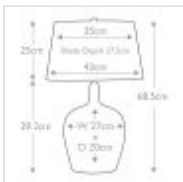

30423

1 Light Table Lamp - Sage Green And Matt Silver

DETAILS	
FAMILY	Lambeth
SUITABLE LOCATION	Interior
GUARANTEE	General 2 Year Guarantee
FINISH	Sage Green And Matt Silver
FITTING HEIGHT	685mm
WIDTH	430mm
PROJECTION/DEPTH	275mm
POWER SOURCE	Plug
VOLTAGE	220-240v 50hz
MAXIMUM WATTAGE	60W
NUMBER OF LAMPS	1
SOCKET	E27
INTEGRATED LED	No
CLASS	Class I
BUILD MATERIALS	Ceramic
DIMMABLE FITTING	Compatible With Dimmable Smart Lamps
PRODUCT WEIGHT	4.5kg
BOX DIMENSIONS	33 X 44 X 61cm
BOX WEIGHT	5.00 Kg

PRODUCT DETAILS

1 Lt Table Lamp with a Sage Green and Matt Silver finish. Main build materials: Ceramic. Max Wattage: 1 x 60W E27