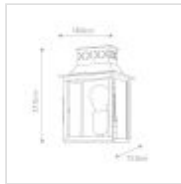

20157

1 Light Wall Lantern - Aged Brass

DETAILS	
FAMILY	Lambeth Palace
SUITABLE LOCATION	Exterior
GUARANTEE	Limited Lifetime Warranty
IP RATING	IP44
FINISH	Aged Brass
FITTING HEIGHT	270mm
WIDTH	180mm
PROJECTION/DEPTH	130mm
POWER SOURCE	Mains Voltage
VOLTAGE	220-240v 50hz
MAXIMUM WATTAGE	60W
NUMBER OF LAMPS	1
SOCKET	E27
INTEGRATED LED	No
CLASS	Class I
BUILD MATERIALS	Solid Brass, Clear Glass
DIMMABLE FITTING	Compatible With Dimmable Lamps
PRODUCT WEIGHT	2.43kg
BOX DIMENSIONS	34 X 27 X 22.5cm
BOX WEIGHT	2.70 Kg

PRODUCT DETAILS

1 Lt Wall Lantern with a Aged Brass finish. Main build materials: Solid Brass, Clear Glass. Max Wattage: 1 x 60W E27