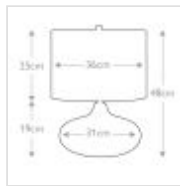

31299

1 Light Small Table Lamp - Turquoise And Graphite Glaze

DETAILS	
FAMILY	Laguna
SUITABLE LOCATION	Interior
GUARANTEE	General 2 Year Guarantee
FINISH	Turquoise And Graphite Glaze
FITTING HEIGHT	480mm
DIAMETER	360mm
WIDTH	360mm
POWER SOURCE	Plug
VOLTAGE	220-240v 50hz
MAXIMUM WATTAGE	60W
NUMBER OF LAMPS	1
SOCKET	E27
INTEGRATED LED	No
CLASS	Class I
BUILD MATERIALS	Porcelain
SHADE MATERIAL	Faux Linen
DIMMABLE FITTING	Compatible With Dimmable Smart Lamps
PRODUCT WEIGHT	3.6kg
BOX DIMENSIONS	30 X 30 X 55cm
BOX WEIGHT	4.00 Kg