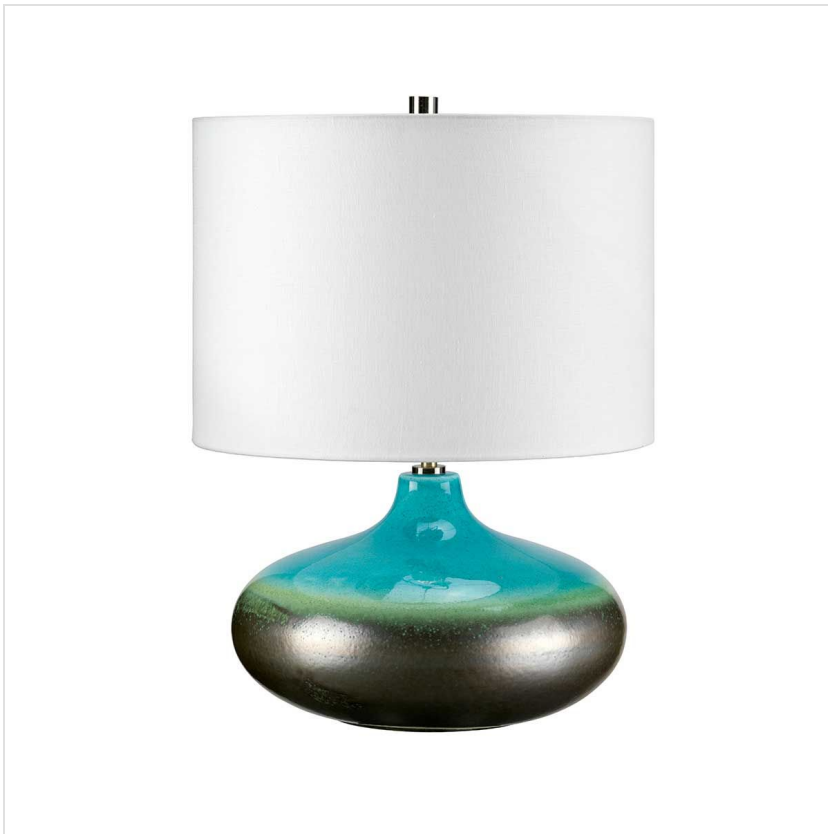

31299

1 Light Small Table Lamp - Turquoise And Graphite Glaze

DETAILS	
FAMILY	Laguna
SUITABLE LOCATION	Interior
GUARANTEE	General 2 Year Guarantee
FINISH	Turquoise And Graphite Glaze
FITTING HEIGHT	480mm
DIAMETER	360mm
WIDTH	360mm
POWER SOURCE	Plug
VOLTAGE	220-240v 50hz
MAXIMUM WATTAGE	60W
NUMBER OF LAMPS	1
SOCKET	E27
INTEGRATED LED	No
CLASS	Class I
BUILD MATERIALS	Porcelain
SHADE MATERIAL	Faux Linen
DIMMABLE FITTING	Compatible With Dimmable Smart Lamps
PRODUCT WEIGHT	3.6kg
BOX DIMENSIONS	30 X 30 X 55cm
BOX WEIGHT	4.00 Kg

PRODUCT DETAILS

1 Lt Small Table Lamp with a Turquoise and Graphite Glaze finish. Main build materials: Porcelain. Max Wattage: 1 x 60W E27