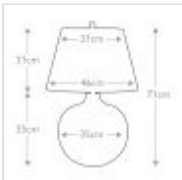

31298

1 Light LargeTable Lamp - Turquoise And Graphite Glaze

DETAILS	
FAMILY	Laguna
SUITABLE LOCATION	Interior
GUARANTEE	General 2 Year Guarantee
FINISH	Turquoise And Graphite Glaze
FITTING HEIGHT	710mm
DIAMETER	460mm
POWER SOURCE	Plug
VOLTAGE	220-240v 50hz
MAXIMUM WATTAGE	60W
NUMBER OF LAMPS	1
SOCKET	E27
INTEGRATED LED	No
CLASS	Class I
BUILD MATERIALS	Porcelain
DIMMABLE FITTING	Compatible With Dimmable Smart Lamps
PRODUCT WEIGHT	3.6kg
BOX DIMENSIONS	30 X 30 X 55cm
BOX WEIGHT	4.00 Kg

## PRODUCT DETAILS

1 Lt LargeTable Lamp with a Turquoise and Graphite Glaze finish. Main build materials: Porcelain. Max Wattage: 1 x 60W E27