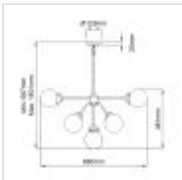

58145

9 Light Chandelier - Polished Nickel

DETAILS	
FAMILY	Kula
SUITABLE LOCATION	Interior
GUARANTEE	General 2 Year Guarantee
FINISH	Polished Nickel
FITTING HEIGHT	481mm
DIAMETER	880mm
WIDTH	880mm
MINIMUM DROP	567mm
MAXIMUM DROP	1601mm
POWER SOURCE	Mains Voltage
VOLTAGE	220-240v 50hz
MAXIMUM WATTAGE	40W
NUMBER OF LAMPS	9
SOCKET	E14
INTEGRATED LED	No
RODS SUPPLIED	2 X 310mm & 2 X 157mm & 1 X 100mm Rods
CLASS	Class I
BUILD MATERIALS	Steel, Smoke Mirror Glass
DIMMABLE FITTING	Compatible With Dimmable Lamps
PRODUCT WEIGHT	7.2kg
BOX DIMENSIONS	56 X 56 X 49cm
BOX WEIGHT	8.00 Kg

PRODUCT DETAILS

9 Lt Chandelier with a Polished Nickel finish. Main build materials: Steel, Smoke Mirror Glass. Max Wattage: 9 x 40W E14