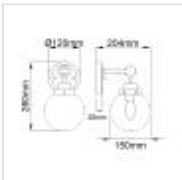

58143

1 Light Wall Light - Polished Nickel

DETAILS	
FAMILY	Kula
SUITABLE LOCATION	Interior
GUARANTEE	General 2 Year Guarantee
FINISH	Polished Nickel
FITTING HEIGHT	260mm
WIDTH	150mm
PROJECTION/DEPTH	204mm
POWER SOURCE	Mains Voltage
VOLTAGE	220-240v 50hz
MAXIMUM WATTAGE	40W
NUMBER OF LAMPS	1
SOCKET	E14
INTEGRATED LED	No
CLASS	Class I
BUILD MATERIALS	Steel, Smoke Mirror Glass
DIMMABLE FITTING	Compatible With Dimmable Lamps
PRODUCT WEIGHT	1.35kg
BOX DIMENSIONS	21 X 21 X 36cm
BOX WEIGHT	1.50 Kg

## PRODUCT DETAILS

1 Lt Wall Light with a Polished Nickel finish. Main build materials: Steel, Smoke Mirror Glass. Max Wattage: 1 x 40W E14