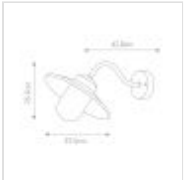

58400

1 Light Wall Lantern - White

DETAILS	
FAMILY	Klampenborg
SUITABLE LOCATION	Exterior
GUARANTEE	15 Year
IP RATING	IP44
FINISH	White
FITTING HEIGHT	255mm
DIAMETER	275mm
WIDTH	275mm
PROJECTION/DEPTH	420mm
POWER SOURCE	Mains Voltage
VOLTAGE	220-240v 50hz
MAXIMUM WATTAGE	60W
NUMBER OF LAMPS	1
SOCKET	E27
INTEGRATED LED	No
CLASS	Class I
BUILD MATERIALS	304 Stainless Steel, Clear Glass
DIMMABLE FITTING	Compatible With Dimmable Lamps
PRODUCT WEIGHT	1.15kg
BOX DIMENSIONS	28.5 X 25.5 X 41cm
BOX WEIGHT	1.65 Kg

PRODUCT DETAILS

1 Lt Wall Lantern with a White finish. Main build materials: 304 Stainless Steel, Clear Glass. Max Wattage: 1 x 60W E27