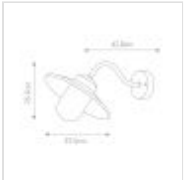

58409

1 Light Wall Lantern With Pir - White

DETAILS	
FAMILY	Klampenborg
SUITABLE LOCATION	Exterior
GUARANTEE	15 Year
IP RATING	IP44
FINISH	White
FITTING HEIGHT	255mm
DIAMETER	275mm
WIDTH	275mm
PROJECTION/DEPTH	420mm
POWER SOURCE	Mains Voltage
VOLTAGE	220-240v 50hz
MAXIMUM WATTAGE	60W
NUMBER OF LAMPS	1
SOCKET	E27
INTEGRATED LED	No
CLASS	Class I
BUILD MATERIALS	304 Stainless Steel, Clear Glass
DIMMABLE FITTING	Compatible With Dimmable Lamps
PRODUCT WEIGHT	1.15kg
BOX DIMENSIONS	28.5 X 25.5 X 41cm
BOX WEIGHT	1.65 Kg

PRODUCT DETAILS

1 Lt Wall Lantern with PIR with a White finish. Main build materials: 304 Stainless Steel, Clear Glass. Max Wattage: 1 x 60W E27