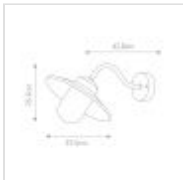

58410

1 Light Wall Lantern With Pir - Silver

| DETAILS           |                                  |
|-------------------|----------------------------------|
| FAMILY            | Klampenborg                      |
| SUITABLE LOCATION | Exterior                         |
| GUARANTEE         | 15 Year                          |
| IP RATING         | IP44                             |
| FINISH            | Silver                           |
| FITTING HEIGHT    | 255mm                            |
| DIAMETER          | 275mm                            |
| WIDTH             | 275mm                            |
| PROJECTION/DEPTH  | 420mm                            |
| POWER SOURCE      | Mains Voltage                    |
| VOLTAGE           | 220-240v 50hz                    |
| MAXIMUM WATTAGE   | 60W                              |
| NUMBER OF LAMPS   | 1                                |
| SOCKET            | E27                              |
| INTEGRATED LED    | No                               |
| CLASS             | Class I                          |
| BUILD MATERIALS   | 304 Stainless Steel, Clear Glass |
| DIMMABLE FITTING  | Compatible With Dimmable Lamps   |
| PRODUCT WEIGHT    | 1.15kg                           |
| BOX DIMENSIONS    | 28.5 X 25.5 X 41cm               |
| BOX WEIGHT        | 1.65 Kg                          |

## PRODUCT DETAILS

1 Lt Wall Lantern with PIR with a Silver finish. Main build materials: 304 Stainless Steel, Clear Glass. Max Wattage: 1 x 60W E27