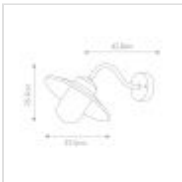

58408

1 Light Wall Lantern With Pir - Black

DETAILS	
FAMILY	Klampenborg
SUITABLE LOCATION	Exterior
GUARANTEE	15 Year
IP RATING	IP44
FINISH	Black
FITTING HEIGHT	255mm
DIAMETER	275mm
WIDTH	275mm
PROJECTION/DEPTH	420mm
POWER SOURCE	Mains Voltage
VOLTAGE	220-240v 50hz
MAXIMUM WATTAGE	60W
NUMBER OF LAMPS	1
SOCKET	E27
INTEGRATED LED	No
CLASS	Class I
BUILD MATERIALS	304 Stainless Steel, Clear Glass
DIMMABLE FITTING	Compatible With Dimmable Lamps
PRODUCT WEIGHT	1.15kg
BOX DIMENSIONS	28.5 X 25.5 X 41cm
BOX WEIGHT	1.65 Kg

PRODUCT DETAILS

1 It Wall Lantern with PIR with a Textured Black finish. Main build materials: 304 Stainless Steel, Clear Glass. Max Wattage: 1 x 60W E27