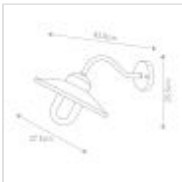

59028

1 Light Wall Lantern - Oxide Red

| DETAILS | |
|-------------------|----------------------------------|
| FAMILY | Klampenborg |
| SUITABLE LOCATION | Exterior |
| GUARANTEE | 15 Year Anti-Corrosion Guarantee |
| IP RATING | IP44 |
| FINISH | Oxide Red |
| FITTING HEIGHT | 255mm |
| WIDTH | 275mm |
| PROJECTION/DEPTH | 420mm |
| POWER SOURCE | Mains Voltage |
| VOLTAGE | 220-240v 50hz |
| MAXIMUM WATTAGE | 60W |
| NUMBER OF LAMPS | 1 |
| SOCKET | E27 |
| INTEGRATED LED | No |
| CLASS | Class I |
| BUILD MATERIALS | 304 Stainless Steel, Clear Glass |
| SHADE MATERIAL | Aluminium |
| DIMMABLE FITTING | Compatible With Dimmable Lamps |
| PRODUCT WEIGHT | 1.55kg |
| BOX DIMENSIONS | 59 X 53 X 44cm |
| BOX WEIGHT | 1.93 Kg |

PRODUCT DETAILS

1 Lt Wall Lantern with a Oxide Red finish. Main build materials: 304 Stainless Steel, Clear Glass. Max Wattage: 1 x 60W E27