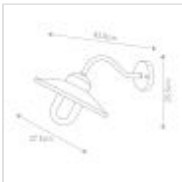

59027

1 Light Wall Lantern - Navy Blue

| DETAILS | |
|-------------------|----------------------------------|
| FAMILY | Klampenborg |
| SUITABLE LOCATION | Exterior |
| GUARANTEE | 15 Year Anti-Corrosion Guarantee |
| IP RATING | IP44 |
| FINISH | Navy Blue |
| FITTING HEIGHT | 255mm |
| WIDTH | 275mm |
| PROJECTION/DEPTH | 420mm |
| POWER SOURCE | Mains Voltage |
| VOLTAGE | 220-240v 50hz |
| MAXIMUM WATTAGE | 60W |
| NUMBER OF LAMPS | 1 |
| SOCKET | E27 |
| INTEGRATED LED | No |
| CLASS | Class I |
| BUILD MATERIALS | 304 Stainless Steel, Clear Glass |
| SHADE MATERIAL | Aluminium |
| DIMMABLE FITTING | Compatible With Dimmable Lamps |
| PRODUCT WEIGHT | 1.55kg |
| BOX DIMENSIONS | 59 X 53 X 44cm |
| BOX WEIGHT | 1.93 Kg |

PRODUCT DETAILS

1 Lt Wall Lantern with a Navy Blue finish. Main build materials: 304 Stainless Steel, Clear Glass. Max Wattage: 1 x 60W E27