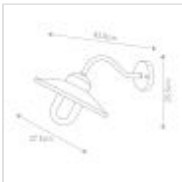

59026

1 Light Wall Lantern - Fir Green

DETAILS	
FAMILY	Klampenborg
SUITABLE LOCATION	Exterior
GUARANTEE	15 Year Anti-Corrosion Guarantee
IP RATING	IP44
FINISH	Fir Green
FITTING HEIGHT	255mm
WIDTH	275mm
PROJECTION/DEPTH	420mm
POWER SOURCE	Mains Voltage
VOLTAGE	220-240v 50hz
MAXIMUM WATTAGE	60W
NUMBER OF LAMPS	1
SOCKET	E27
INTEGRATED LED	No
CLASS	Class I
BUILD MATERIALS	304 Stainless Steel, Clear Glass
SHADE MATERIAL	Aluminium
DIMMABLE FITTING	Compatible With Dimmable Lamps
PRODUCT WEIGHT	1.55kg
BOX DIMENSIONS	59 X 53 X 44cm
BOX WEIGHT	1.93 Kg

## PRODUCT DETAILS

1 Lt Wall Lantern with a Fir Green finish. Main build materials: 304 Stainless Steel, Clear Glass. Max Wattage: 1 x 60W E27