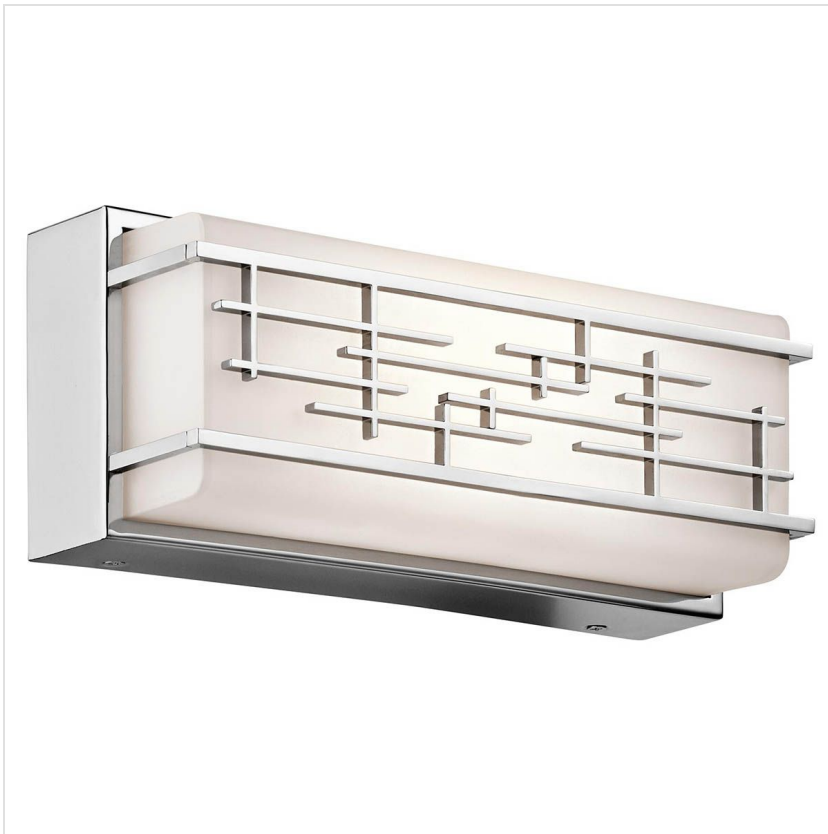

27143

Small LED Wall Light - Polished Chrome

DETAILS	
FAMILY	Zolon
SUITABLE LOCATION	Interior / Bathroom
GUARANTEE	General 2 Year Guarantee
IP RATING	IP44
FINISH	Polished Chrome
FITTING HEIGHT	127mm
WIDTH	309mm
PROJECTION/DEPTH	100mm
POWER SOURCE	Mains Voltage
VOLTAGE	220-240v 50hz
MAXIMUM WATTAGE	14W
NUMBER OF LAMPS	2
SOCKET	Integrated LED
INTEGRATED LED	No
LED LUMENS	1200Lm
LED COLOUR TEMP	3000k
CLASS	Class I
BUILD MATERIALS	Mild Steel, Opal Glass
DIMMABLE FITTING	Not Dimmable
PRODUCT WEIGHT	1.98kg
BOX DIMENSIONS	13 X 32 X 4cm
BOX WEIGHT	2.20 Kg

**PRODUCT DETAILS**

Small LED Wall Light with a Polished Chrome finish. Main build materials: Mild Steel, Opal Glass. Max Wattage: 2 x 14W Integrated LED