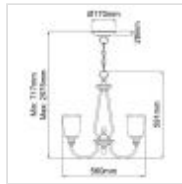

58139

5 Light Chandelier - Brushed Pewter

DETAILS

FAMILY	Waverly
SUITABLE LOCATION	Interior
GUARANTEE	General 2 Year Guarantee
FINISH	Brushed Pewter
FITTING HEIGHT	711mm
DIAMETER	660mm
WIDTH	660mm
MINIMUM DROP	837mm
MAXIMUM DROP	2695mm
POWER SOURCE	Mains Voltage
VOLTAGE	220-240v 50hz
MAXIMUM WATTAGE	60W
NUMBER OF LAMPS	5
SOCKET	E27
INTEGRATED LED	No
CLASS	Class I
BUILD MATERIALS	Steel, Seeded Glass
DIMMABLE FITTING	Compatible With Dimmable Lamps
PRODUCT WEIGHT	6.96kg
BOX DIMENSIONS	67.5 X 29.5 X 41.5cm
BOX WEIGHT	7.73 Kg

PRODUCT DETAILS

5 Lt Chandelier with a Brushed Pewter finish. Main build materials: Steel, Seeded Glass. Max Wattage: 5 x 60W E27