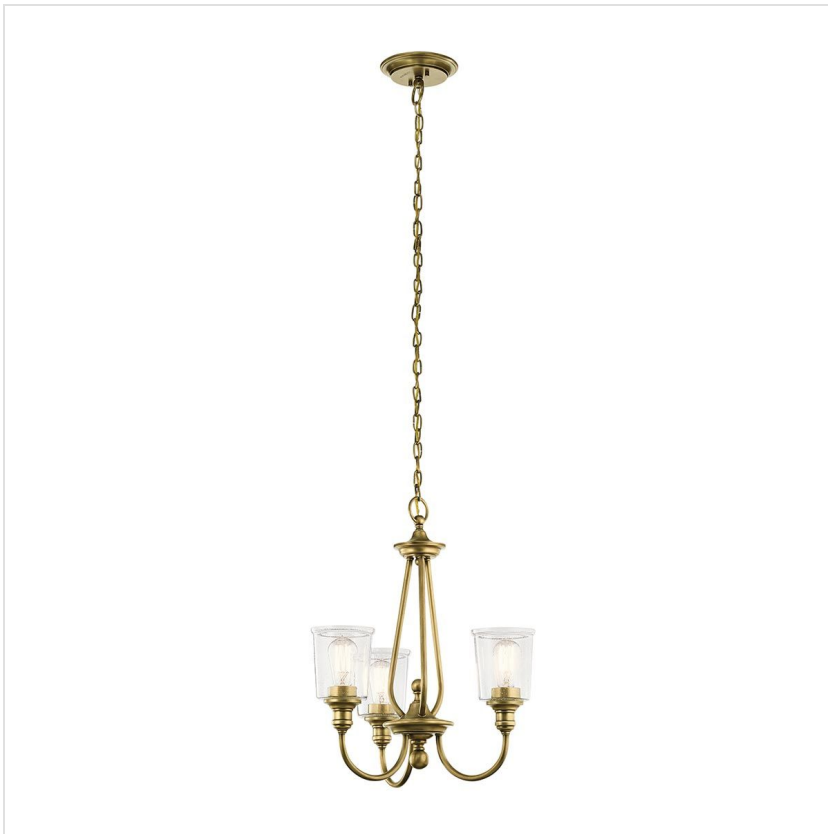

58138

3 Light Chandelier - Natural Brass

DETAILS	
FAMILY	Waverly
SUITABLE LOCATION	Interior
GUARANTEE	General 2 Year Guarantee
FINISH	Natural Brass
FITTING HEIGHT	591mm
DIAMETER	560mm
WIDTH	560mm
MINIMUM DROP	717mm
MAXIMUM DROP	2575mm
POWER SOURCE	Mains Voltage
VOLTAGE	220-240v 50hz
MAXIMUM WATTAGE	60W
NUMBER OF LAMPS	3
SOCKET	E27
INTEGRATED LED	No
CLASS	Class I
BUILD MATERIALS	Steel, Seeded Glass
DIMMABLE FITTING	Compatible With Dimmable Lamps
PRODUCT WEIGHT	5.36kg
BOX DIMENSIONS	44.5 X 27 X 50.5cm
BOX WEIGHT	5.95 Kg

PRODUCT DETAILS

3 Lt Chandelier with a Natural Brass finish. Main build materials: Steel, Seeded Glass. Max Wattage: 3 x 60W E27