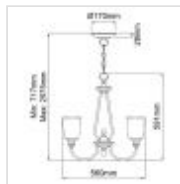

58137

3 Light Chandelier - Brushed Pewter

DETAILS	
FAMILY	Waverly
SUITABLE LOCATION	Interior
GUARANTEE	General 2 Year Guarantee
FINISH	Brushed Pewter
FITTING HEIGHT	591mm
DIAMETER	560mm
WIDTH	560mm
MINIMUM DROP	717mm
MAXIMUM DROP	2575mm
POWER SOURCE	Mains Voltage
VOLTAGE	220-240v 50hz
MAXIMUM WATTAGE	60W
NUMBER OF LAMPS	3
SOCKET	E27
INTEGRATED LED	No
CLASS	Class I
BUILD MATERIALS	Steel, Seeded Glass
DIMMABLE FITTING	Compatible With Dimmable Lamps
PRODUCT WEIGHT	5.36kg
BOX DIMENSIONS	44.5 X 27 X 50.5cm
BOX WEIGHT	5.95 Kg

## PRODUCT DETAILS

3 Lt Chandelier with a Brushed Pewter finish. Main build materials: Steel, Seeded Glass. Max Wattage: 3 x 60W E27