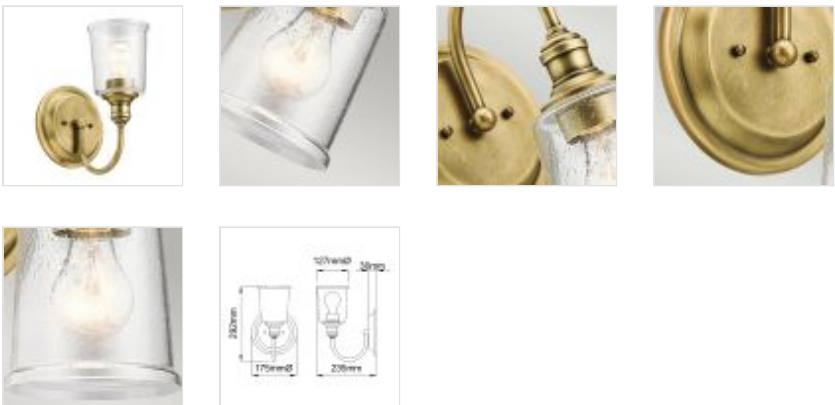

58136

1 Light Wall Light - Natural Brass

DETAILS	
FAMILY	Waverly
SUITABLE LOCATION	Interior
GUARANTEE	General 2 Year Guarantee
FINISH	Natural Brass
FITTING HEIGHT	292mm
WIDTH	175mm
PROJECTION/DEPTH	235mm
POWER SOURCE	Mains Voltage
VOLTAGE	220-240v 50hz
MAXIMUM WATTAGE	60W
NUMBER OF LAMPS	1
SOCKET	E27
INTEGRATED LED	No
CLASS	Class I
BUILD MATERIALS	Steel, Seeded Glass
DIMMABLE FITTING	Compatible With Dimmable Lamps
PRODUCT WEIGHT	1.37kg
BOX DIMENSIONS	31 X 20.5 X 27cm
BOX WEIGHT	1.52 Kg

PRODUCT DETAILS

1 Lt Wall Light with a Natural Brass finish. Main build materials: Steel, Seeded Glass.

Max Wattage: 1 x 60W E27