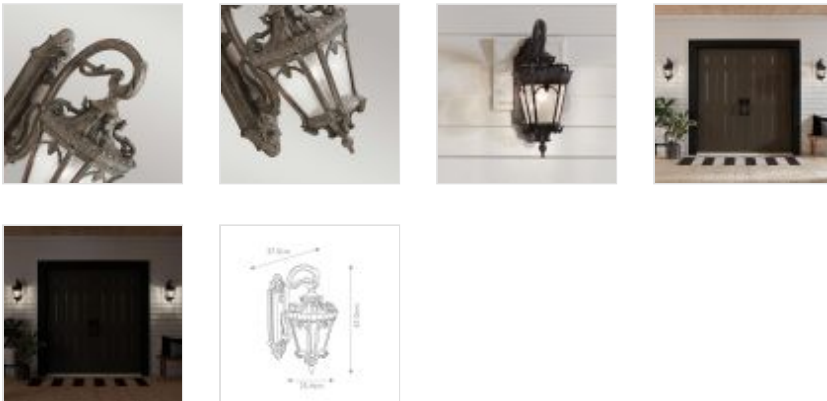

26007

2 Light Large Wall Lantern - Grey / Gold

DETAILS	
FAMILY	Tourmai
SUITABLE LOCATION	Exterior
GUARANTEE	3 Year Anti Corrosion Guarantee
IP RATING	IP44
FINISH	Grey/Gold
FITTING HEIGHT	610mm
WIDTH	254mm
PROJECTION/DEPTH	375mm
POWER SOURCE	Mains Voltage
VOLTAGE	220-240v 50hz
MAXIMUM WATTAGE	60W
NUMBER OF LAMPS	2
SOCKET	E14
INTEGRATED LED	No
CLASS	Class I
BUILD MATERIALS	Cast Aluminium, Seeded Glass
DIMMABLE FITTING	Compatible With Dimmable Lamps
PRODUCT WEIGHT	7.18kg
BOX DIMENSIONS	70 X 35 X 46cm
BOX WEIGHT	7.98 Kg

## PRODUCT DETAILS

2 Lt Large Wall Lantern with a Grey/Gold finish. Main build materials: Cast Aluminium, Seeded Glass. Max Wattage: 2 x 60W E14