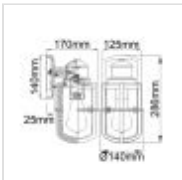

58134

1 Light Small Wall Lantern - Black

DETAILS	
FAMILY	Suri
SUITABLE LOCATION	Exterior
GUARANTEE	Coastal Collection 5 Year Anti Corrosion Guarantee
IP RATING	IP44
FINISH	Black
FITTING HEIGHT	286mm
WIDTH	140mm
PROJECTION/DEPTH	170mm
POWER SOURCE	Mains Voltage
VOLTAGE	220-240v 50hz
MAXIMUM WATTAGE	40W
NUMBER OF LAMPS	1
SOCKET	E27
INTEGRATED LED	No
CLASS	Class I
BUILD MATERIALS	Weather Resistant Composite, Seeded Glass
DIMMABLE FITTING	Compatible With Dimmable Lamps
PRODUCT WEIGHT	1.6kg
BOX DIMENSIONS	22 X 19.5 X 34cm
BOX WEIGHT	1.78 Kg

## PRODUCT DETAILS

1 Lt Small Wall Lantern with a Textured Black finish. Main build materials: Weather Resistant Composite, Seeded Glass. Max Wattage: 1 x 40W E27